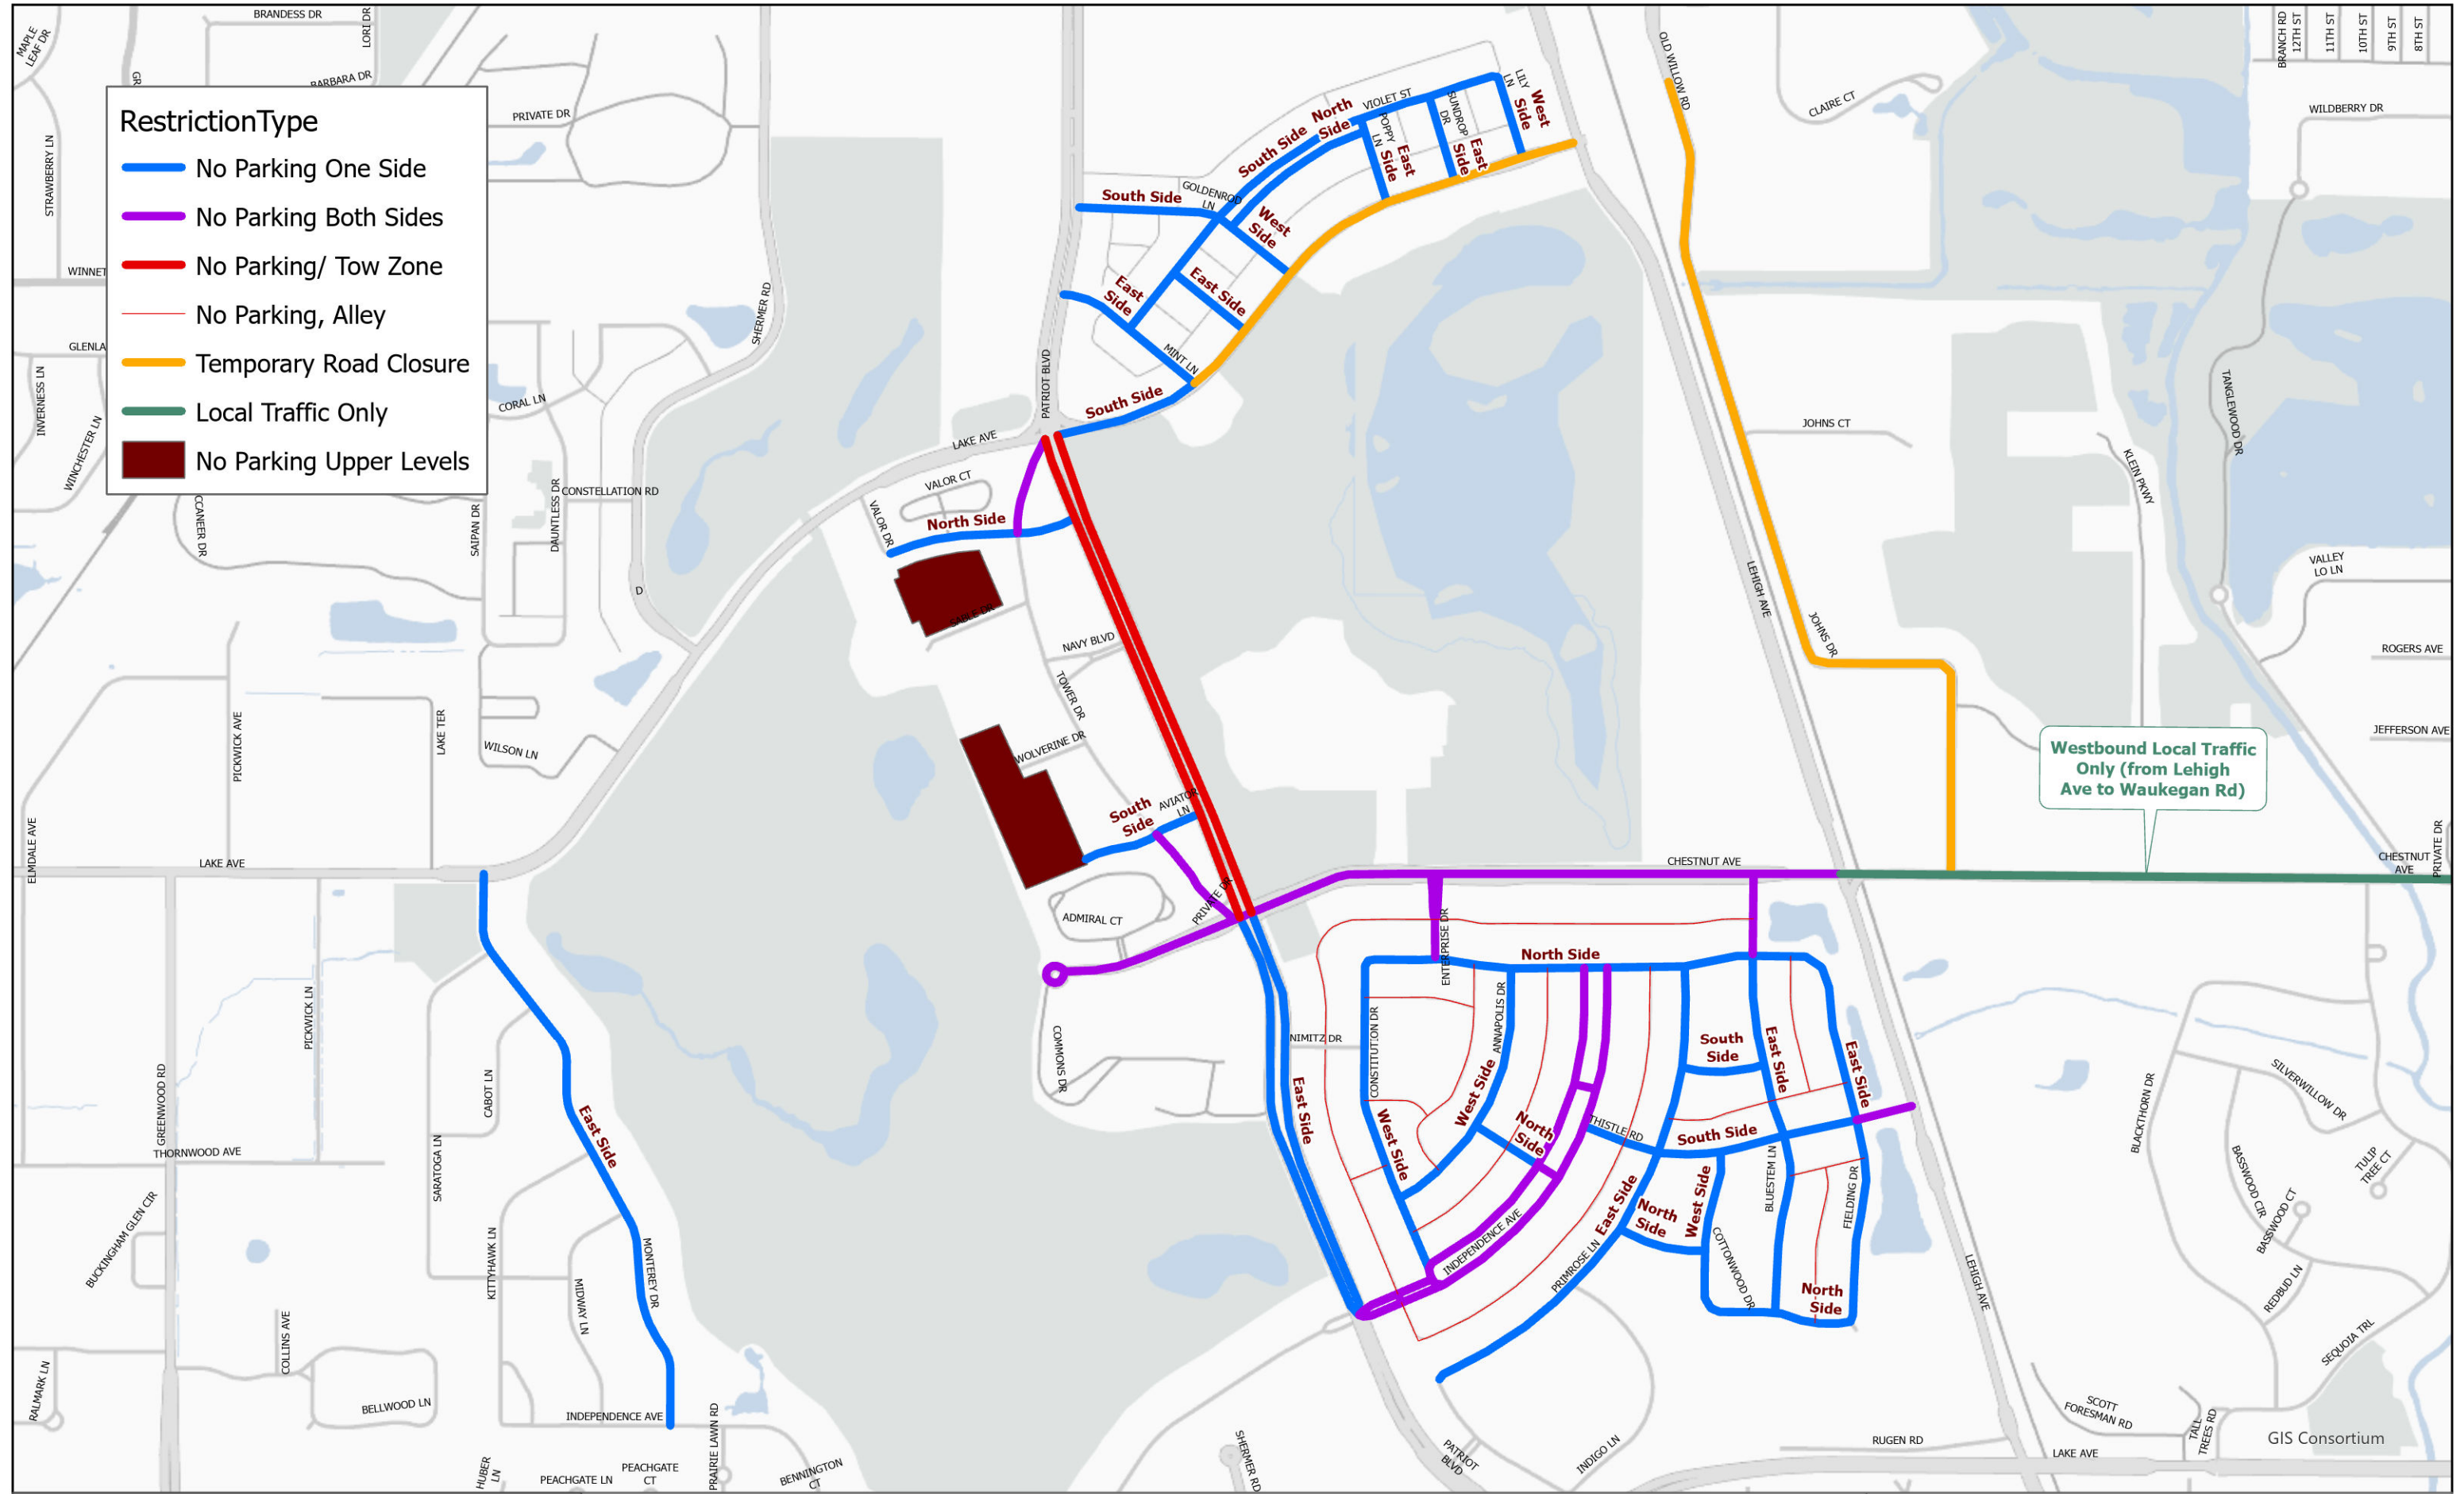

RestrictionType

- No Parking One Side
- No Parking Both Sides
- No Parking/ Tow Zone
- No Parking, Alley
- Temporary Road Closure
- Local Traffic Only
- No Parking Upper Levels

Westbound Local Traffic Only (from Lehigh Ave to Waukegan Rd)

TWILIGHT SHOW OPERATIONAL MAP

The Village of
Glenview