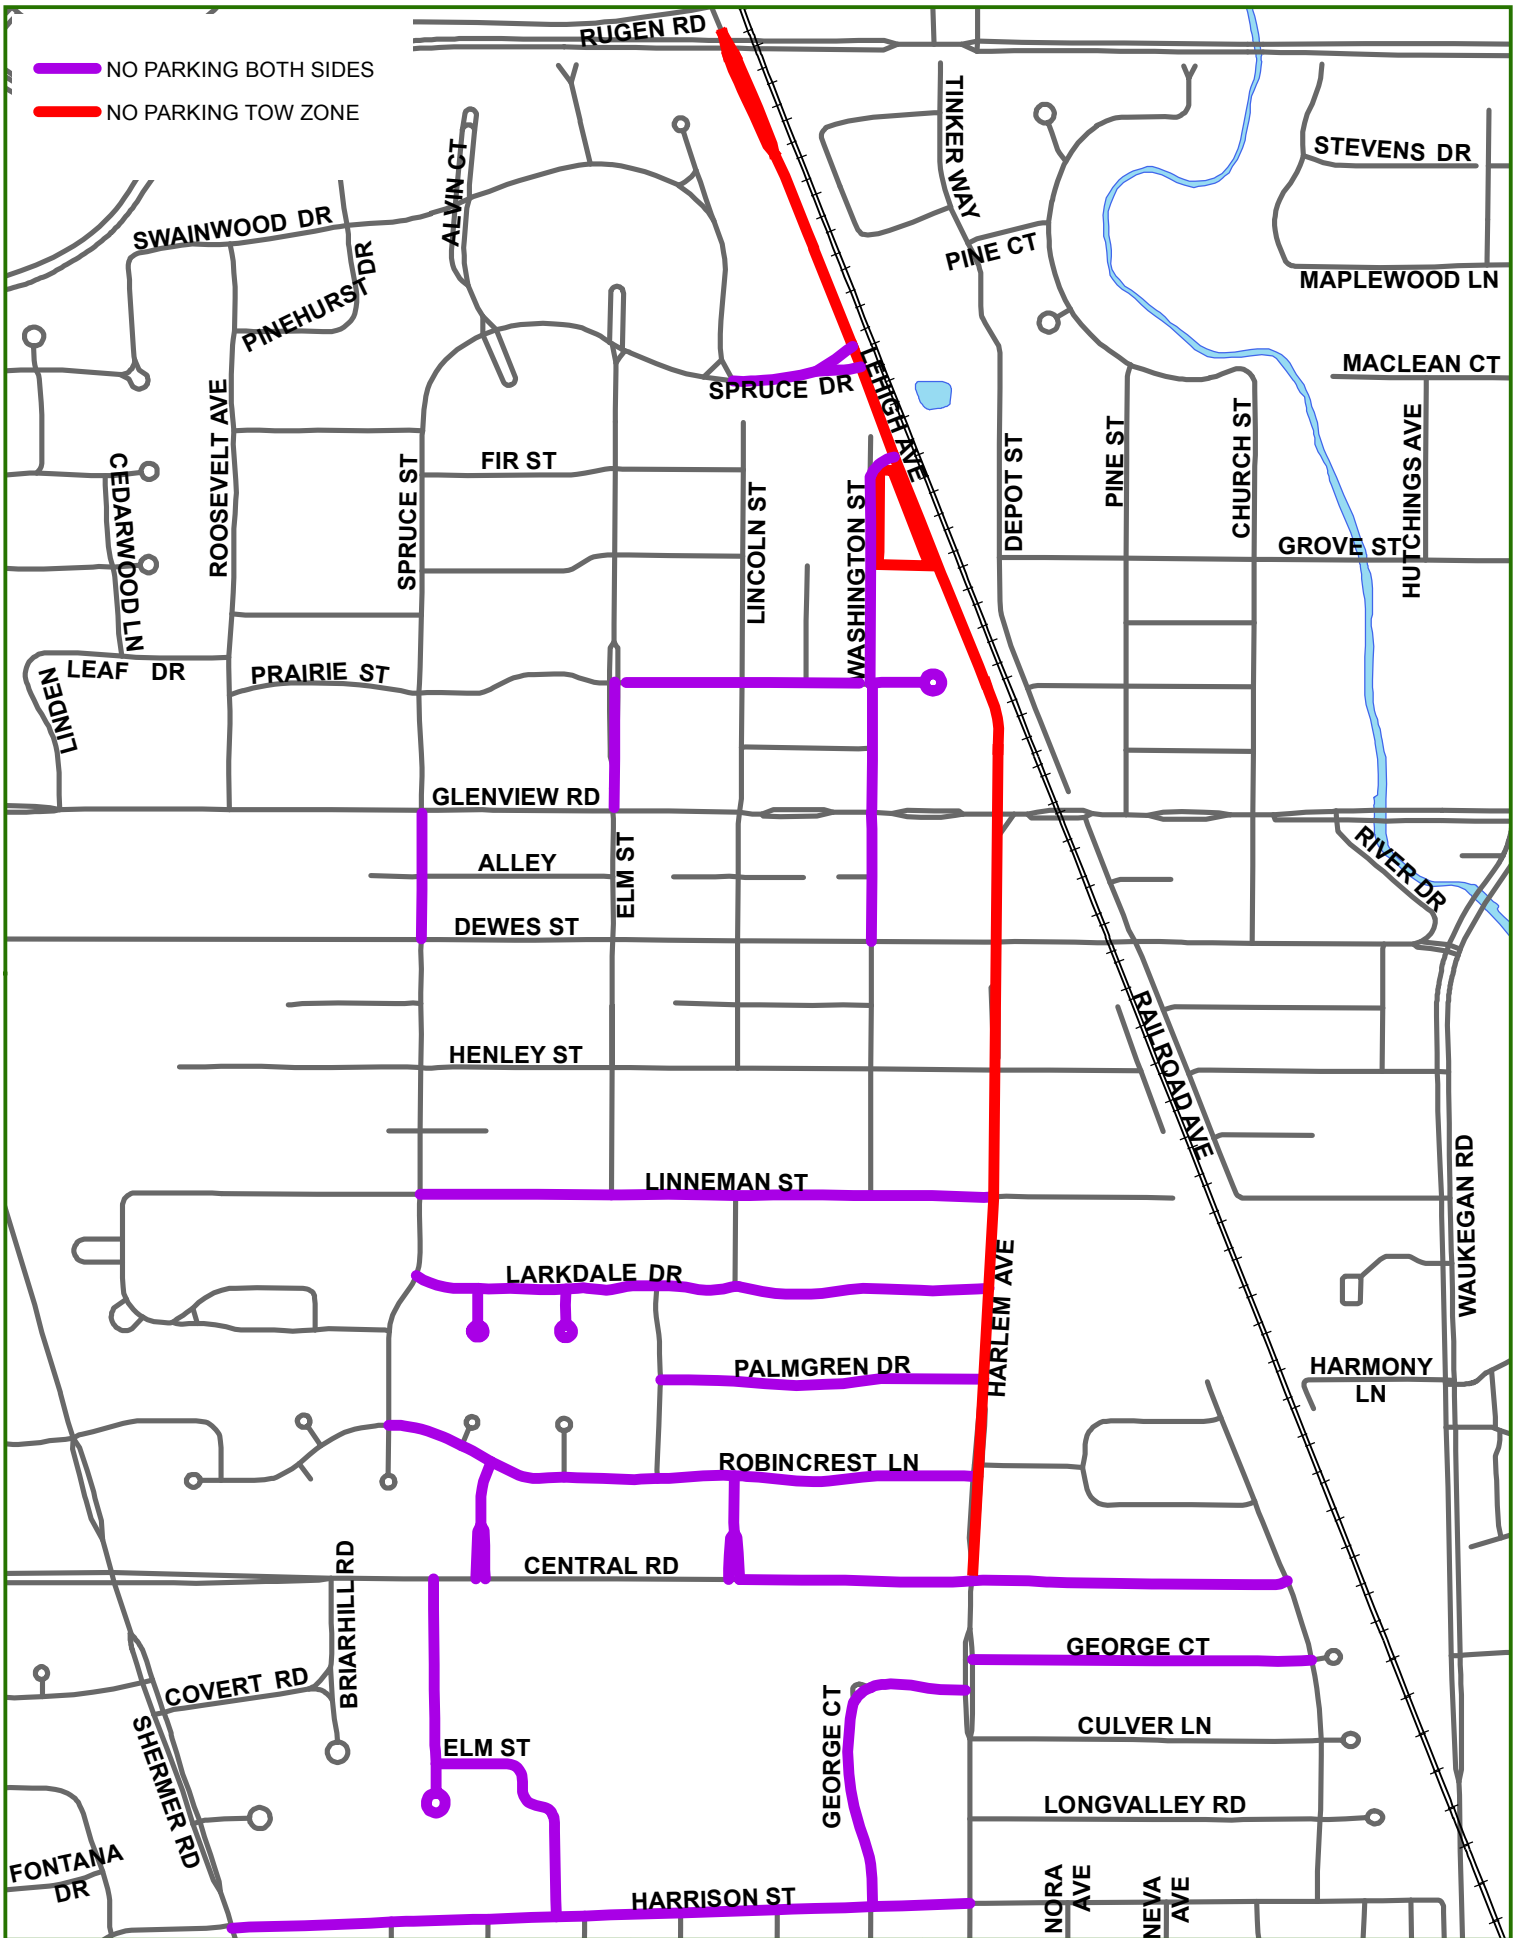

-  NO PARKING BOTH SIDES
-  NO PARKING TOW ZONE

0 125 250 500 Feet

The Village of
Glenview

Parade Operational Map