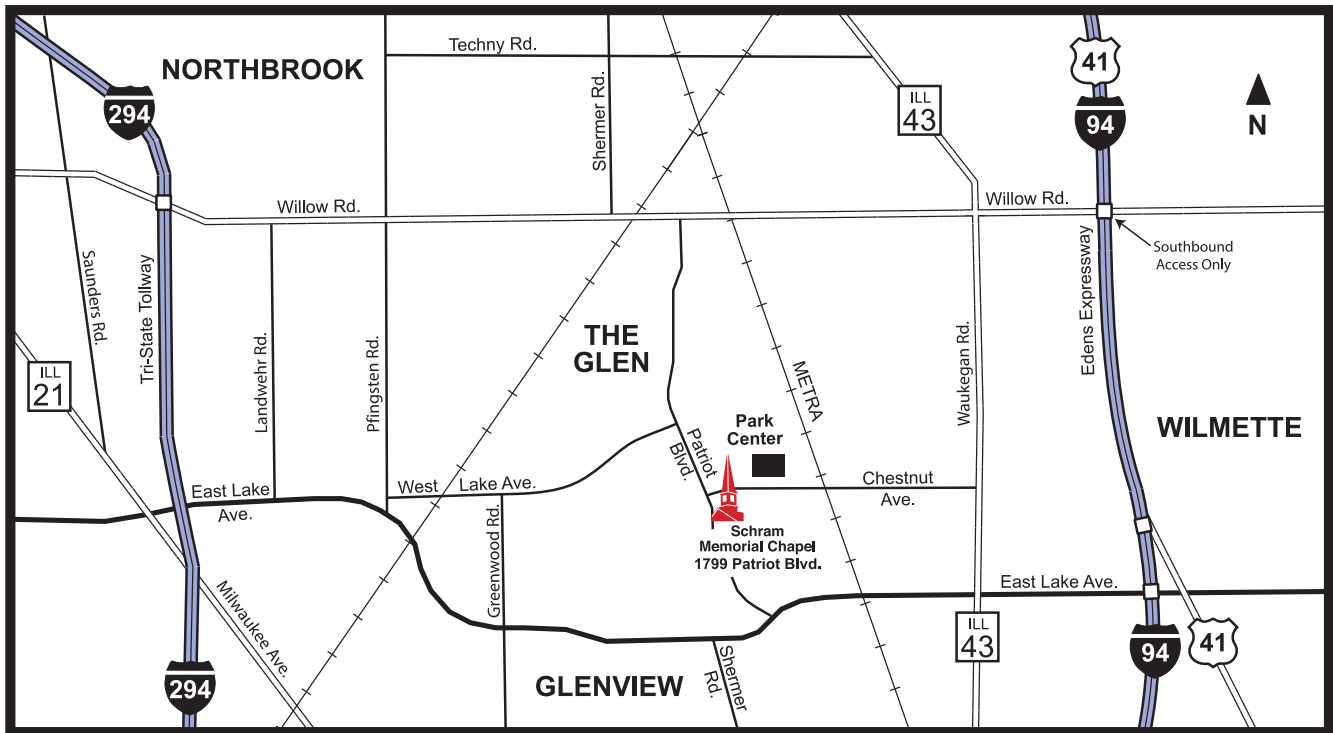

# TRAVELING TO THE SCHRAM MEMORIAL CHAPEL

1799 PATRIOT BOULEVARD, GLENVIEW IL 60026

(847) 724-5670

## From the Edens:

94 West to Lake Ave West Exit (*head west*)  
Lake Ave to Patriot Blvd (*North*)  
The chapel is at the intersection of Chestnut Ave. & Patriot Blvd.  
*or*

94 East to Lake Ave West Exit (*head west*)  
Lake Ave to Patriot Blvd (*North*)  
The chapel is at the intersection of Chestnut Ave. & Patriot Blvd.

## From I-294:

294 North to Willow Rd East  
Willow Rd East to Patriot Blvd (*South*)  
The chapel is at the intersection of Chestnut Ave. & Patriot Blvd.  
*or*

294 South to Willow Rd East  
Willow Rd East to Patriot Blvd (*South*)  
The chapel is at the intersection of Chestnut Ave. & Patriot Blvd.

**Parking is available on the street- Patriot Blvd North or Chestnut Ave East and West.  
Additional Parking is North at Attea Middle School, across the street from the chapel.**