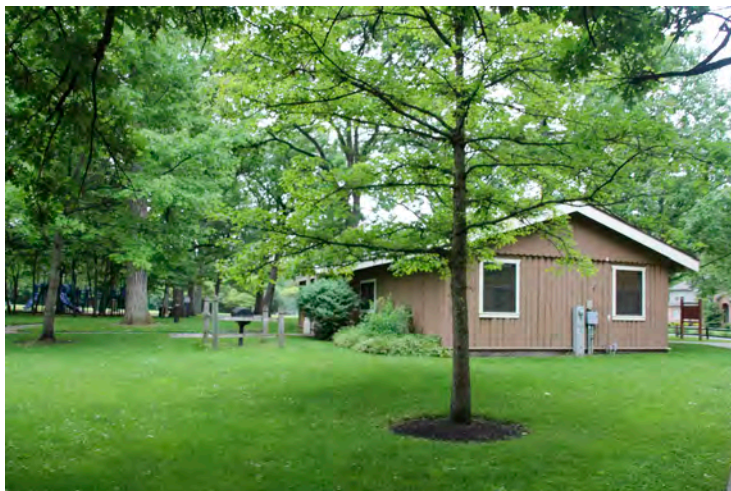

Indian Trail Park

1519 Forest Drive
Glenview, IL
60025

Specifics:

Fieldhouse maximum capacity: 30
Other: play lot, ballfields (1), basketball courts (1), tennis courts (2). Dogs on leash are permitted on paved pathways.

Directions:

Forest Drive is the side street on Lake Ave. just west of the intersection of Milwaukee Ave. and Lake Ave. (side street on south side of Lake Ave.)

Playground area and tennis courts in surrounding area of fieldhouse

Front exterior view

Kitchen anchored with windows on either side.

Large space for entertaining with a fireplace.

Back view of fieldhouse with grill.