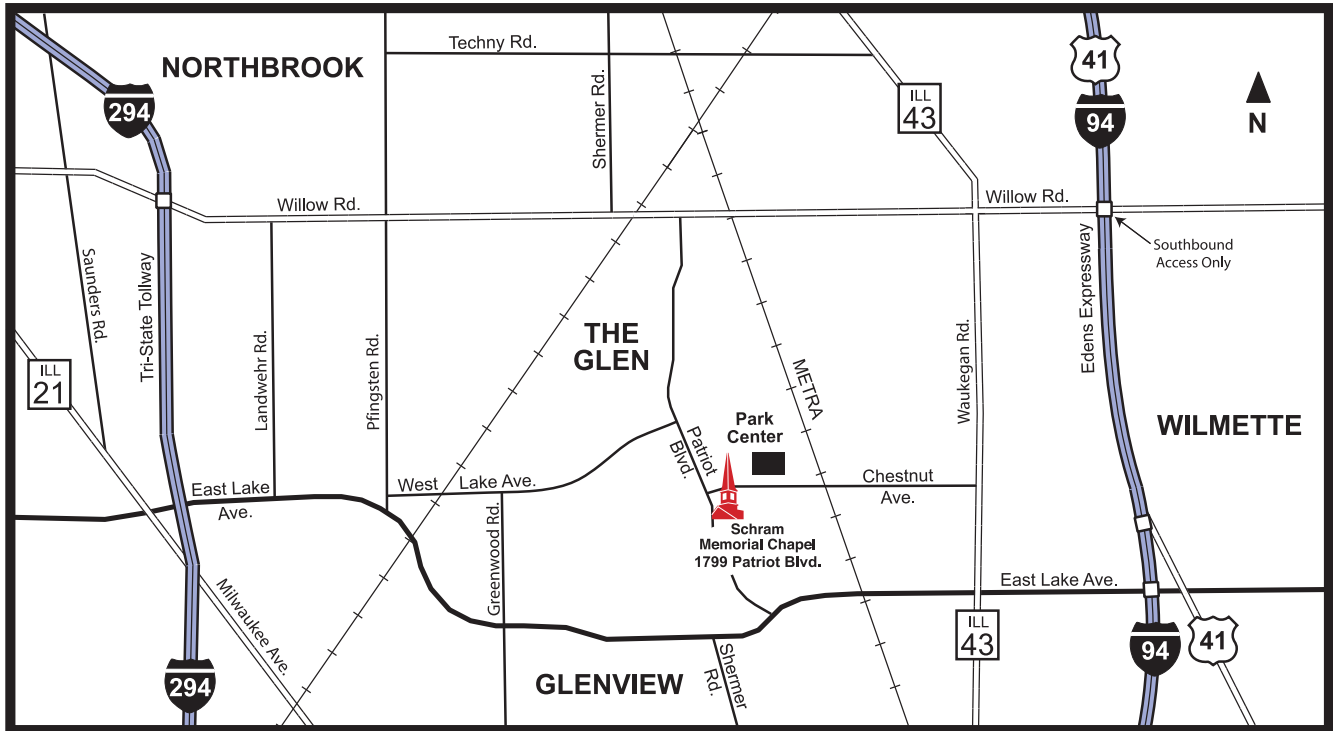

TRAVELING TO THE SCHRAM MEMORIAL CHAPEL

1799 PATRIOT BOULEVARD, GLENVIEW IL 60026

(847) 724-5670

From the Edens:

94 North to Willow Road West
West Willow Road to Waukegan Road
Waukegan Road South to Chestnut Avenue
Chestnut Avenue West to 1799 Patriot Boulevard

or

94 South to Skokie Boulevard
Skokie Boulevard South to Lake Avenue
Lake Avenue West to Waukegan Road
Waukegan Road North to Chestnut Avenue
Chestnut Avenue West to 1799 Patriot Boulevard

From I-294:

294 North to Willow Road East
Willow Road East to Waukegan Road
Waukegan Road South to Chestnut Avenue
Chestnut Avenue West to 1799 Patriot Boulevard

or

294 South to Willow Road East
Willow Road South to Chestnut Avenue
Chestnut Avenue West to 1799 Patriot Boulevard

Street Parking: Patriot Blvd North or Chestnut Ave East and West.

Additional Parking is North at Attea Middle School, across the street from the chapel.