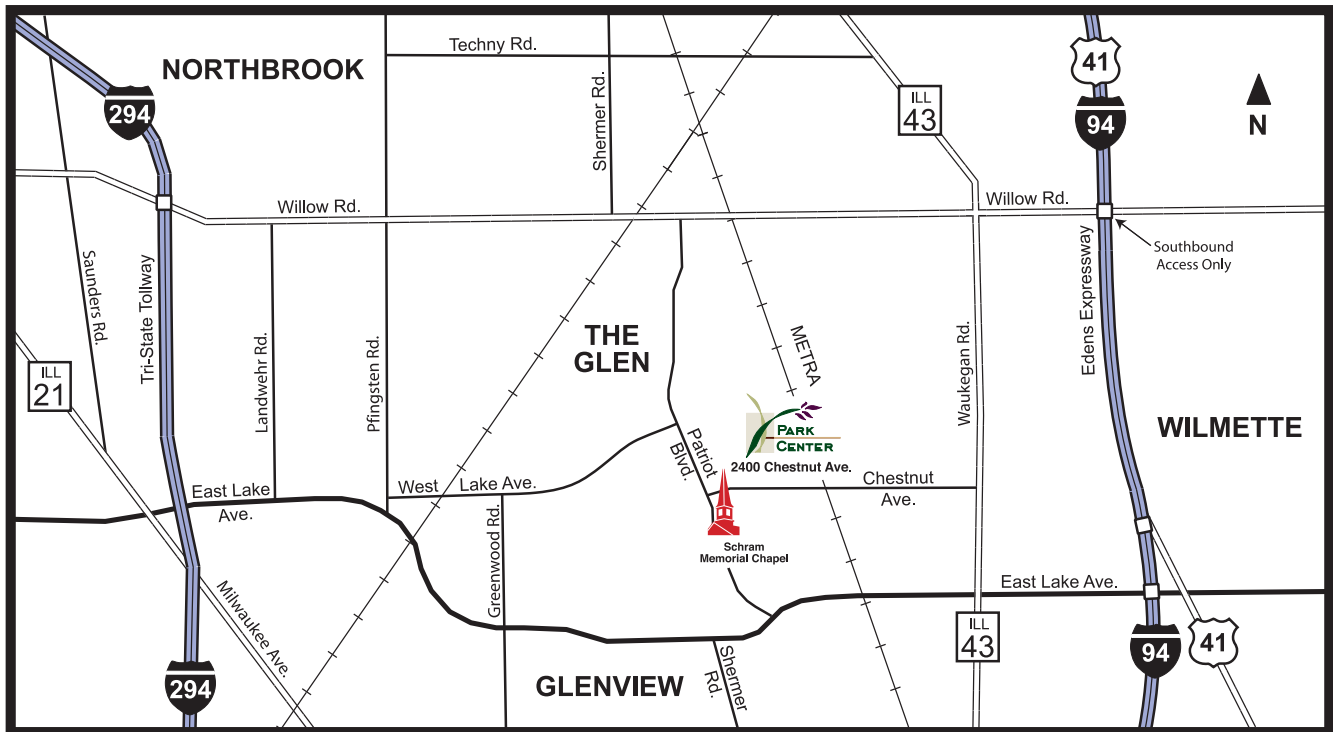

# TRAVELING TO PARK CENTER

2400 CHESTNUT AVENUE, GLENVIEW IL 60026

(847) 724-5670

## From the Edens:

94 North to Willow Road West  
Willow Road West to Waukegan Road  
Waukegan Road South to Chestnut Avenue  
Chestnut Avenue West to 2400 Chestnut Avenue

or

94 South to Skokie Blvd.  
Skokie Blvd. South to Lake Street  
Lake Street West to Waukegan Road  
Waukegan Road North to Chestnut Avenue  
Chestnut West to 2400 Chestnut Avenue

## From I-294:

294 North to Willow Road East  
Willow Road East to Waukegan Road  
Waukegan Road South to Chestnut Avenue  
Chestnut Avenue West to 2400 Chestnut Avenue

or

294 South to Willow Road East  
Willow Road East to Waukegan Road  
Waukegan Road South to Chestnut Avenue  
Chestnut Avenue West to 2400 Chestnut Avenue